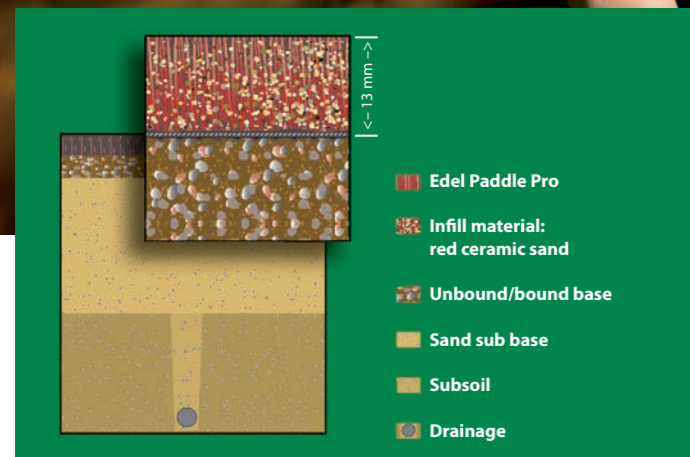

### An overview:

- A unique combination of squash and tennis;
- Paddle can be played single and double;
- The official surface is 10 x 20 meter;
- Optional is a Plexiglass wall around the surface which is part of the official paddle game;
- Paddle will be played with a special padel racket and ball;
- Edel Grass Paddle Pro system is a multifunctional system which can also be used as a mini tennis court;
- Paddle is dynamic, easy to learn, sensational and really fun to watch;
- Paddle is an asset to any tennis club, fitness club or any other leisure facility.

The combination of the sub-base, yarn and infill results in a system with superb water permeability and uniform and predictable ball bounce. The Edel Paddle Pro system has to be installed on a stable, free draining base and will require relatively low maintenance. For optimal playing and slide conditions and perfect stability, sand infill is required.

LSR technology eliminates the need to completely fill the court with sand. This gives Edel Elite LSR an extremely comfortable feel. Players can easily pivot, turn and run with a reduced risk of injuries. Edel Elite LSR is available in olive green and clay red with white or yellow line markings.

## Edel Elite SuperSoft The surface of choice

For clubs wishing to distinguish themselves with a high specialised artificial grass optimised for tennis play and player comfort, Edel Elite SuperSoft uses a tightly woven, micro curled polyethylene fibre to provide a very even and non directional playing surface. The dense pile is semi sand filled, with the sand worked into the pile so that it is visually obscured. Play takes place on the carpet pile itself, which allows optimal pivoting and turning and with some resilience combines to make play more comfortable and the chance of playing an extra set an attractive prospect.