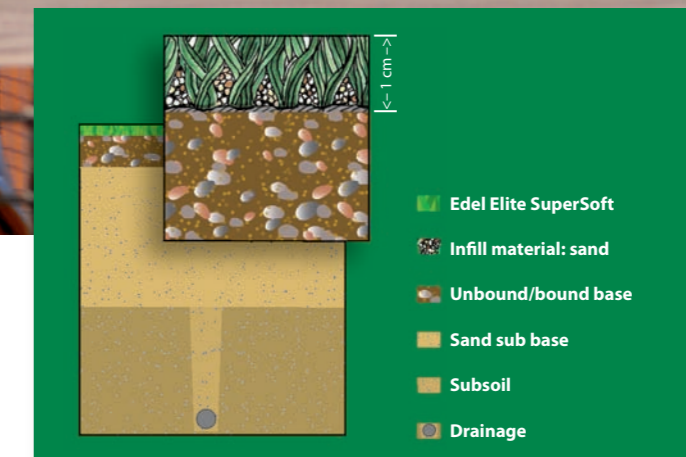

The combination of the sub-base, yarn and infill results in a system with superb water permeability and uniform and predictable ball bounce. The Edel Paddle Pro system has to be installed on a stable, free draining base and will require relatively low maintenance. For optimal playing and slide conditions and perfect stability, sand infill is required.

## Edel Elite LSR Years of experience, proven quality

Sustainable, player-friendly and affordable. These qualities best characterize Edel Elite LSR tennis courts. The courts are installed on top of a structure designed according to the standards of national and international sports associations. On top of the stable foundation, we install the 20 mm Edel Elite LSR artificial grass top layer. Thanks to the LSR (Low Slide Resistance) yarn, you can play on the system (practically) the whole year through, and it retains its good playing characteristics and sliding resistance.

LSR technology eliminates the need to completely fill the court with sand. This gives Edel Elite LSR an extremely comfortable feel. Players can easily pivot, turn and run with a reduced risk of injuries. Edel Elite LSR is available in olive green and clay red with white or yellow line markings.

## Edel Elite SuperSoft The surface of choice

For clubs wishing to distinguish themselves with a high specialised artificial grass optimised for tennis play and player comfort, Edel Elite SuperSoft uses a tightly woven, micro curled polyethylene fibre to provide a very even and non directional playing surface. The dense pile is semi sand filled, with the sand worked into the pile so that it is visually obscured. Play takes place on the carpet pile itself, which allows optimal pivoting and turning and with some resilience combines to make play more comfortable and the chance of playing an extra set an attractive prospect.