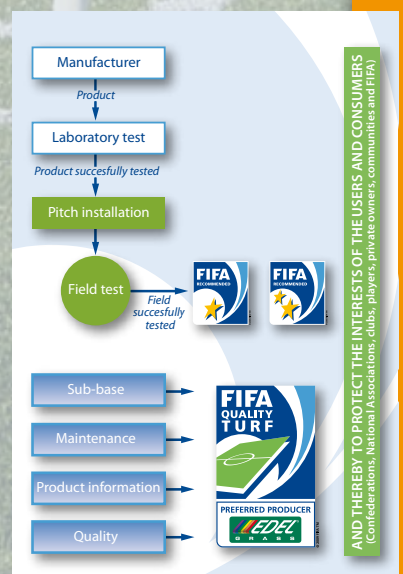

AND THEREBY TO PROTECT THE INTERESTS OF THE USERS AND CONSUMERS
(Confederations, National Associations, Clubs, Players, private owners, communities and FIFA)